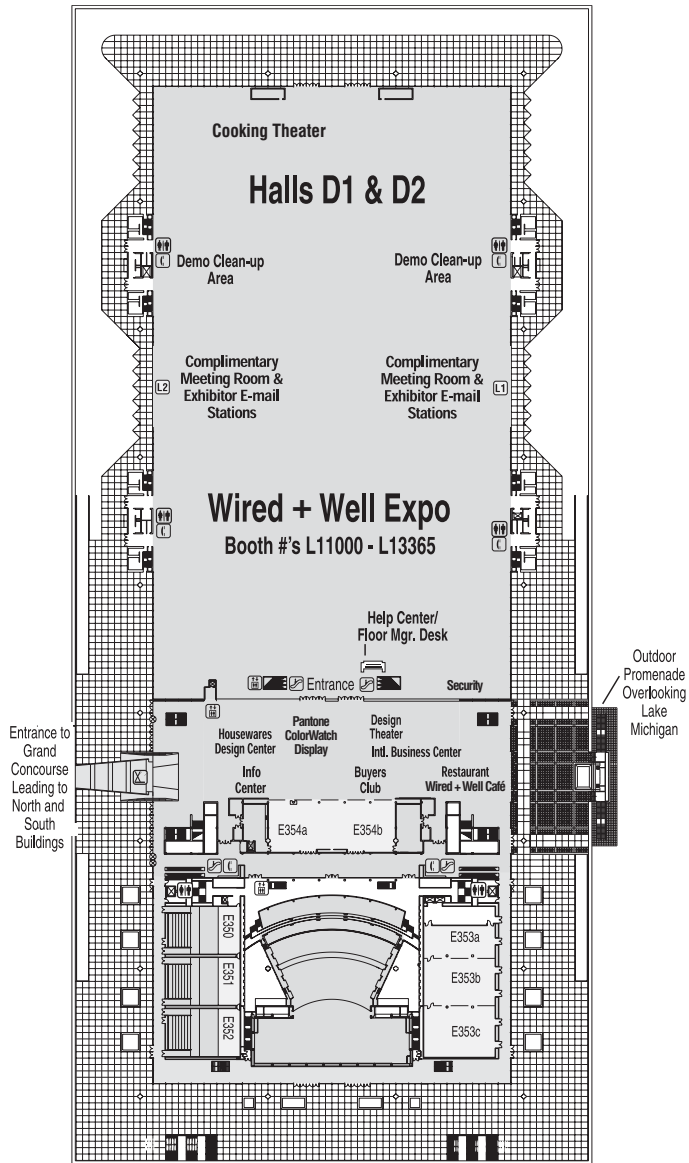

**LAKESIDE CENTER, LEVEL 3  
EXHIBIT FLOOR**

**LAKESIDE CENTER, LEVEL 3 - Lobby**

Show Services	Room #
Design Theater	Lobby
Housewares Design Center	Lobby
Buyers Club	Lobby
Pantone ColorWatch Display	Lobby
International Business Center	Lobby
Information Center (Product Locator, General Information)	Lobby
Restaurant – Wired + Well Café	Lobby

Show service areas subject to change.