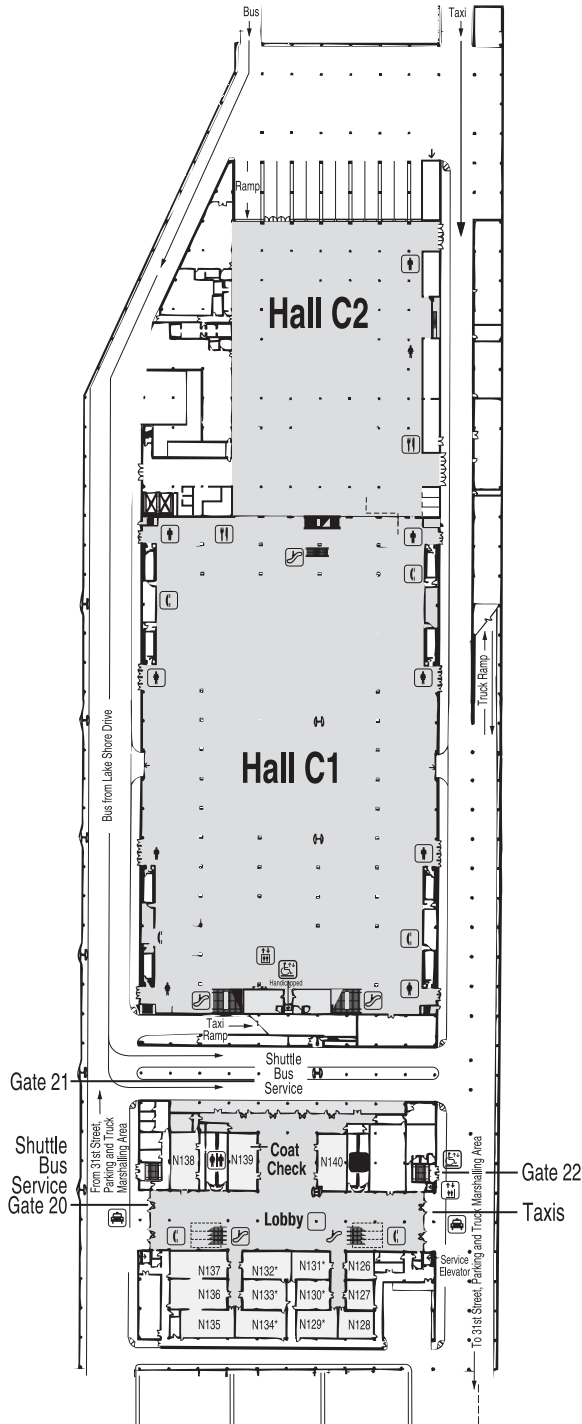

NORTH BUILDING, LEVEL 1

* Rooms marked with an asterisk are not to scale.

NORTH BUILDING, LEVEL 1

Show Services	Room #
Coat Check	N139

Show service areas subject to change.

NORTH BUILDING, LEVEL 2

NORTH BUILDING, LEVEL 2

Show Services	Room #
News Center	N228
Exhibitor Service Center	N230
Information Center (Product Locator, General Information)	Lobby
U.S. & Non U.S. Registration	Lobby

Show service areas subject to change.

NORTH BUILDING MEETING ROOM CAPACITIES / RATES

LEVEL 1

Room Number	Square Footage	Ceiling Height	Theater Style	Classroom Style	Banquet Style	Daily Rental
N126	802	11'11"	70	36	32	\$200
N127	842	11'10"	74	42	40	\$200
N128	1043	11'11"	95	51	48	\$200
N130	853	11'11"	77	39	40	\$200
N131	803	11'11"	64	36	40	\$200
N132	807	11'11"	64	36	40	\$200
N133	855	11'11"	77	39	40	\$200
N134	1005	11'11"	85	44	40	\$200
N135	1585	12'	152	78	80	\$230
N136	1734	12'	180	87	80	\$280
N137	1651	11'11"	167	81	80	\$250
N138	1652	10'	169	81	80	\$250
N140	1708	12'	162	86	80	\$250