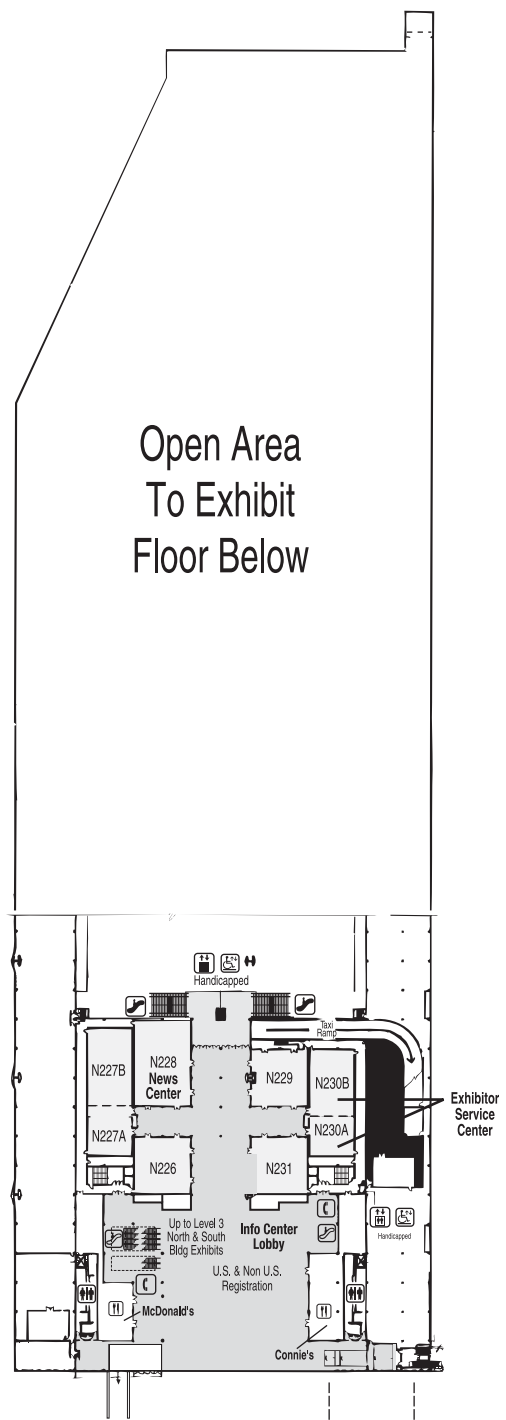

NORTH BUILDING, LEVEL 1

* Rooms marked with an asterisk are not to scale.

NORTH BUILDING, LEVEL 1

Show Services	Room #
Coat Check	N139

Show service areas subject to change.

NORTH BUILDING, LEVEL 2

NORTH BUILDING, LEVEL 2

Show Services	Room #
News Center	N228
Exhibitor Service Center	N230
Information Center (Product Locator, General Information)	Lobby
U.S. & Non U.S. Registration	Lobby

Show service areas subject to change.

NORTH BUILDING MEETING ROOM CAPACITIES / RATES

LEVEL 1

Room Number	Square Footage	Ceiling Height	Theater Style	Classroom Style	Banquet Style	Daily Rental
N126	802	11'11"	70	36	32	\$200
N127	842	11'10"	74	42	40	\$200
N128	1043	11'11"	95	51	48	\$200
N130	853	11'11"	77	39	40	\$200
N131	803	11'11"	64	36	40	\$200
N132	807	11'11"	64	36	40	\$200
N133	855	11'11"	77	39	40	\$200
N134	1005	11'11"	85	44	40	\$200
N135	1585	12'	152	78	80	\$230
N136	1734	12'	180	87	80	\$280
N137	1651	11'11"	167	81	80	\$250
N138	1652	10'	169	81	80	\$250
N140	1708	12'	162	86	80	\$250