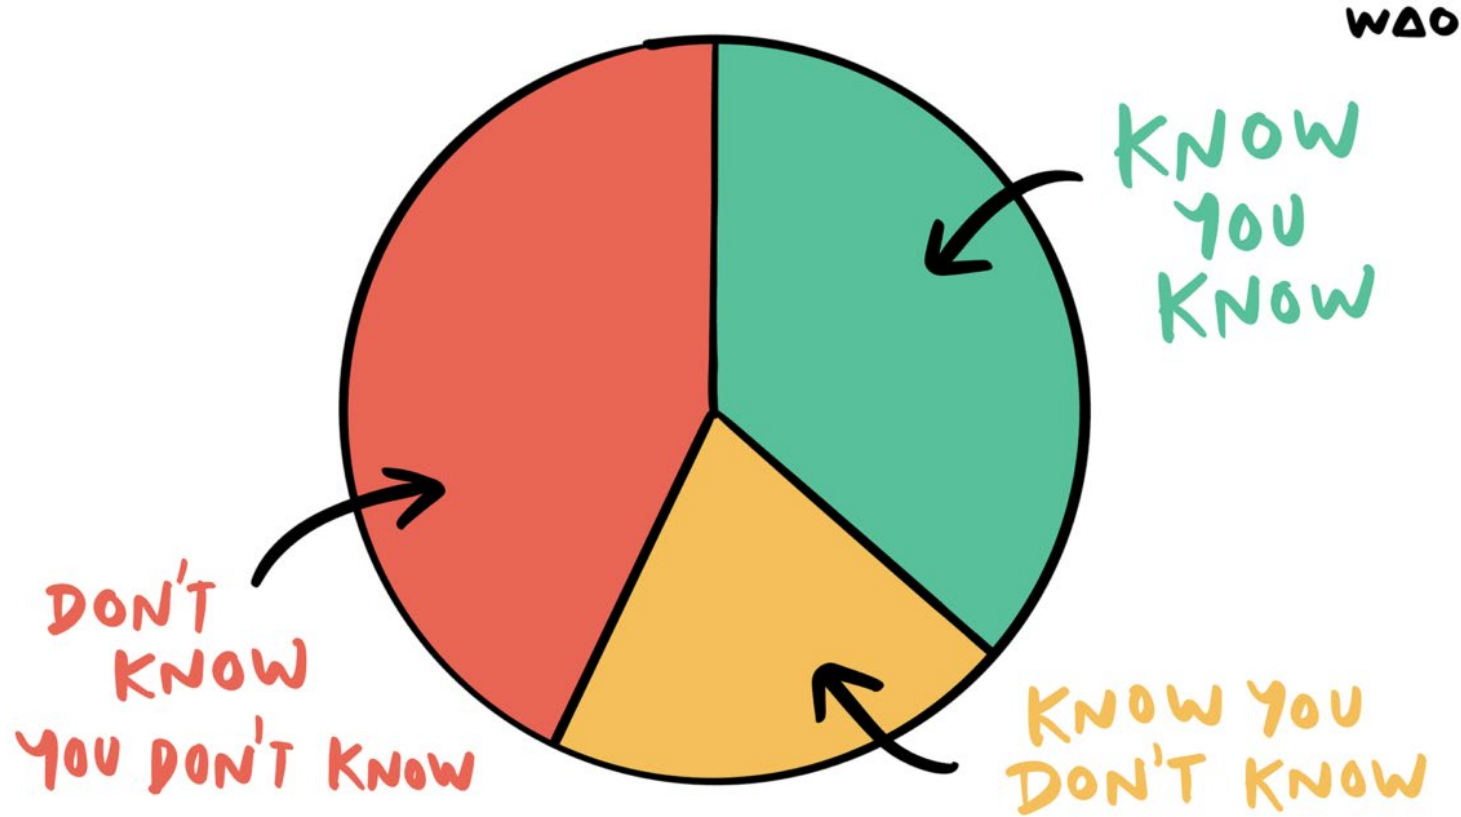

krunchbox™